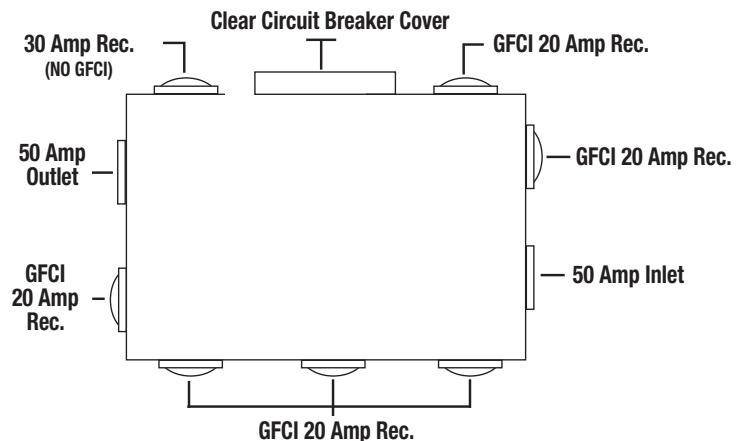

WIRING DEVICES

Part Number	Description	Approval	UPC 8-03058-
12-00242	50Amp Plug		00242-8
12-00243	50Amp Receptacles		00243-5

REPLACEMENT PARTS

Repair Center
in Chino, California
Call 866-486-5832

Part No.	Description (Common to both Box's)
BCB20ASP	20 AMP Single Pole Circuit Breaker
BCB30ADP	30 AMP Double Pole Circuit Breaker
12-00367V	250V L6-30R Receptacle
12-00368V	50 Amp Inlet Receptacle
12-00369V	50 Amp Outlet Receptacle
12-00242V	50 Amp Outlet Plug
12-00243V	50 Amp Outlet Connector
12-00366V	L5-20R Receptacles
12-00434V	5-20R Receptacles
TR09-01204	Plastic "OUT" 50Amp Cover
TR09-01205	Plastic "IN" 50Amp Cover
TR09-01206	Plastic "30Amp" Outlet Cover
TR09-01207	Plastic "20Amp" Outlet Cover
TR09-01263	GFCI - Auto Reset