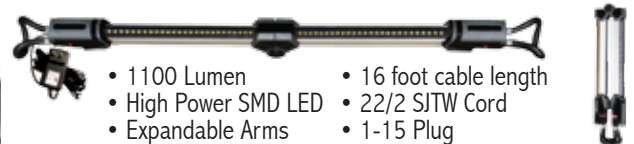

PN# 08-00689 52 Element
A/C Under-the-Hood LED Work Light

- 1100 Lumen
- High Power SMD LED
- Expandable Arms
- 16 foot cable length
- 22/2 SJTW Cord
- 1-15 Plug