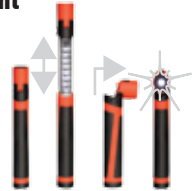

PN# 08-00622 8 Element Telescopic
LED Work Light with Spot Light

- 80 Lumen
- High Power SMD LED
- 90° Pivoting Head
- Spot Light
- Magnetic Base